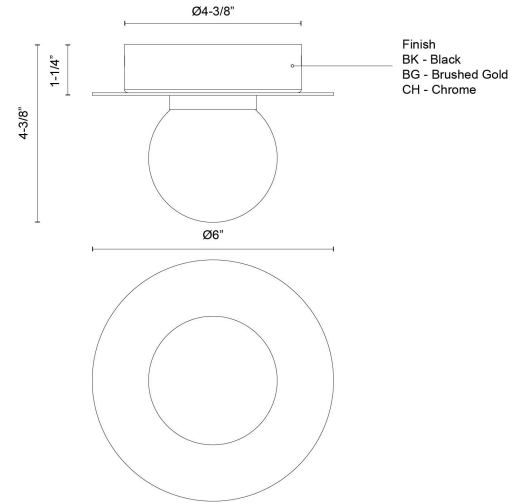

## Elixir 6-in Flush Mount

Model	Color Temperature	Wattage	Voltage	Total Lumens	Delivered Lumens	Dimmer Support (Optional, Not Included)
<b>FM15506-UNV</b> FM15506-BG-UNV FM15506-BK-UNV FM15506-CH-UNV	3000K	7W	120-277V	560lm	270lm* (BG) 245lm* (BK) 290lm* (CH)	TRIAC/ELV

### SPECIFICATION DETAILS

Fixture Dimensions	D6" x H4-3/8"
Canopy Dimensions	D4-3/8" x H1-1/4"
Location	Dry
Dimming Range	100% - 10%
Glass Details	Opal Glass
Illumination Direction	Omni-directional
Light Source/Life	LED (50,000 hours) 90CRI
Material	Steel, Glass
Shade Details	Steel Shade
Compliance	<b>ETL Certified:</b> Yes <b>CEC Title 24:</b> Yes